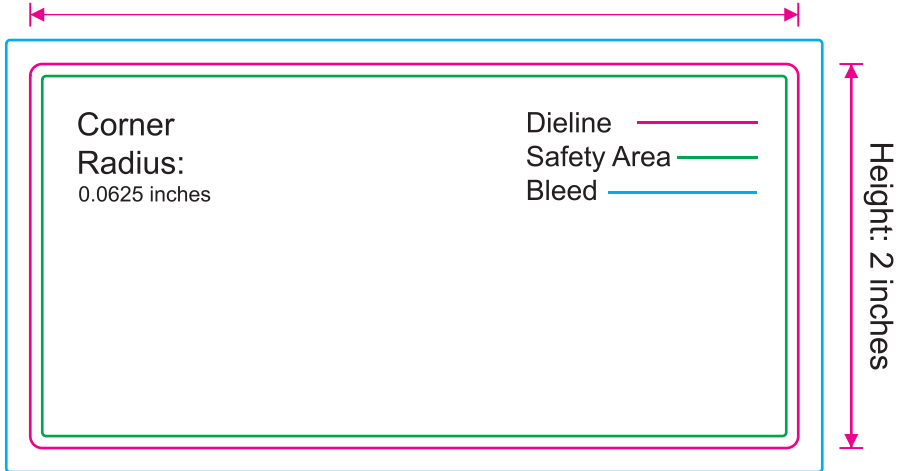

Width: 4 inches

Rectangle 2"x4" P 