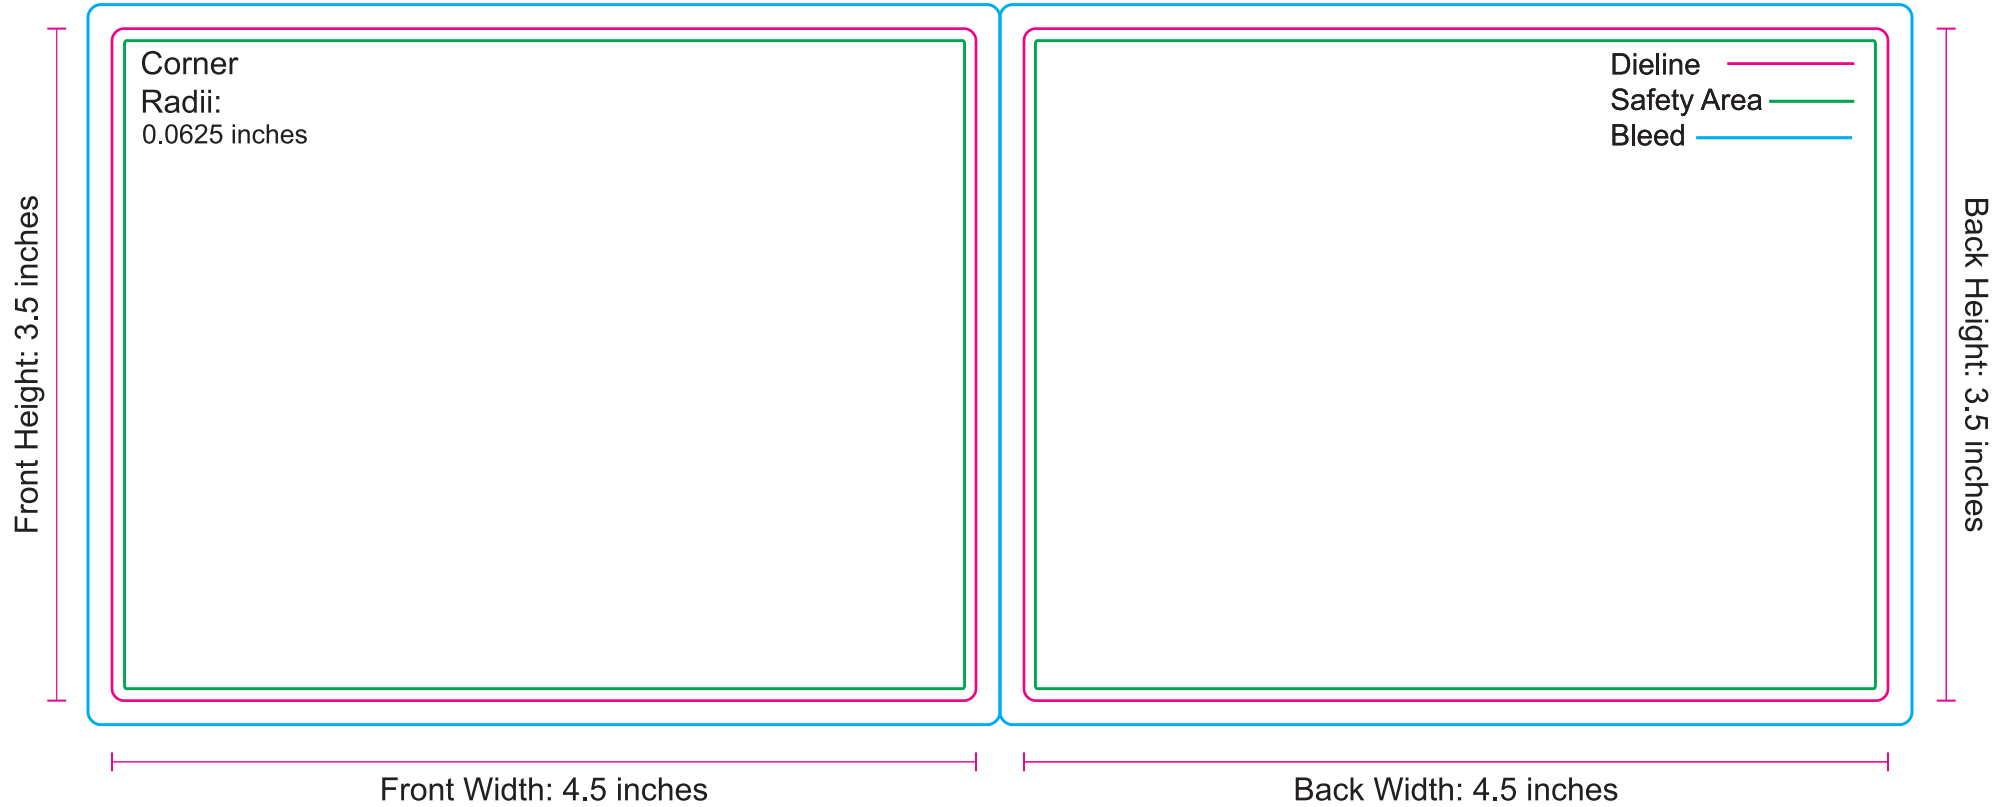

Total Label Width: 9.25 inches, Label Gap: 0.25 inches

Front Back Set 1: Front 3.5" x 4.5" / Back 3.5" x 4.5" 