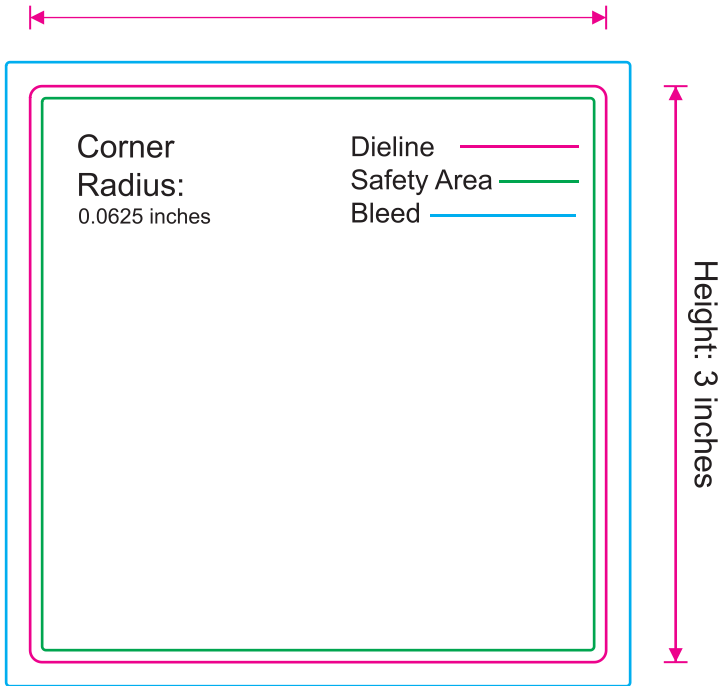

Width: 3 inches

Square Label 3"x3"