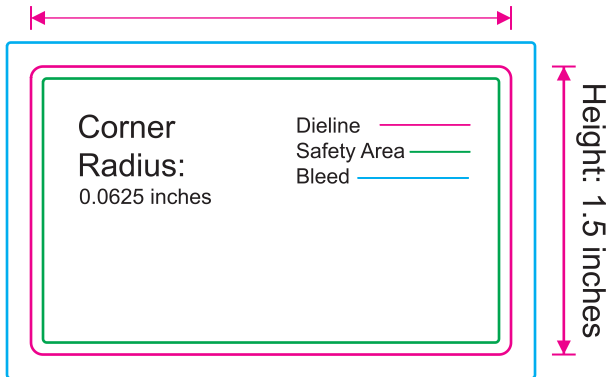

Width: 2.5 inches

Corner
Radius:
0.0625 inches

Dieline ———
Safety Area ———
Bleed ———

Height: 1.5 inches

Airplane Bottle Label 187.5ml 1.5"x2.5"