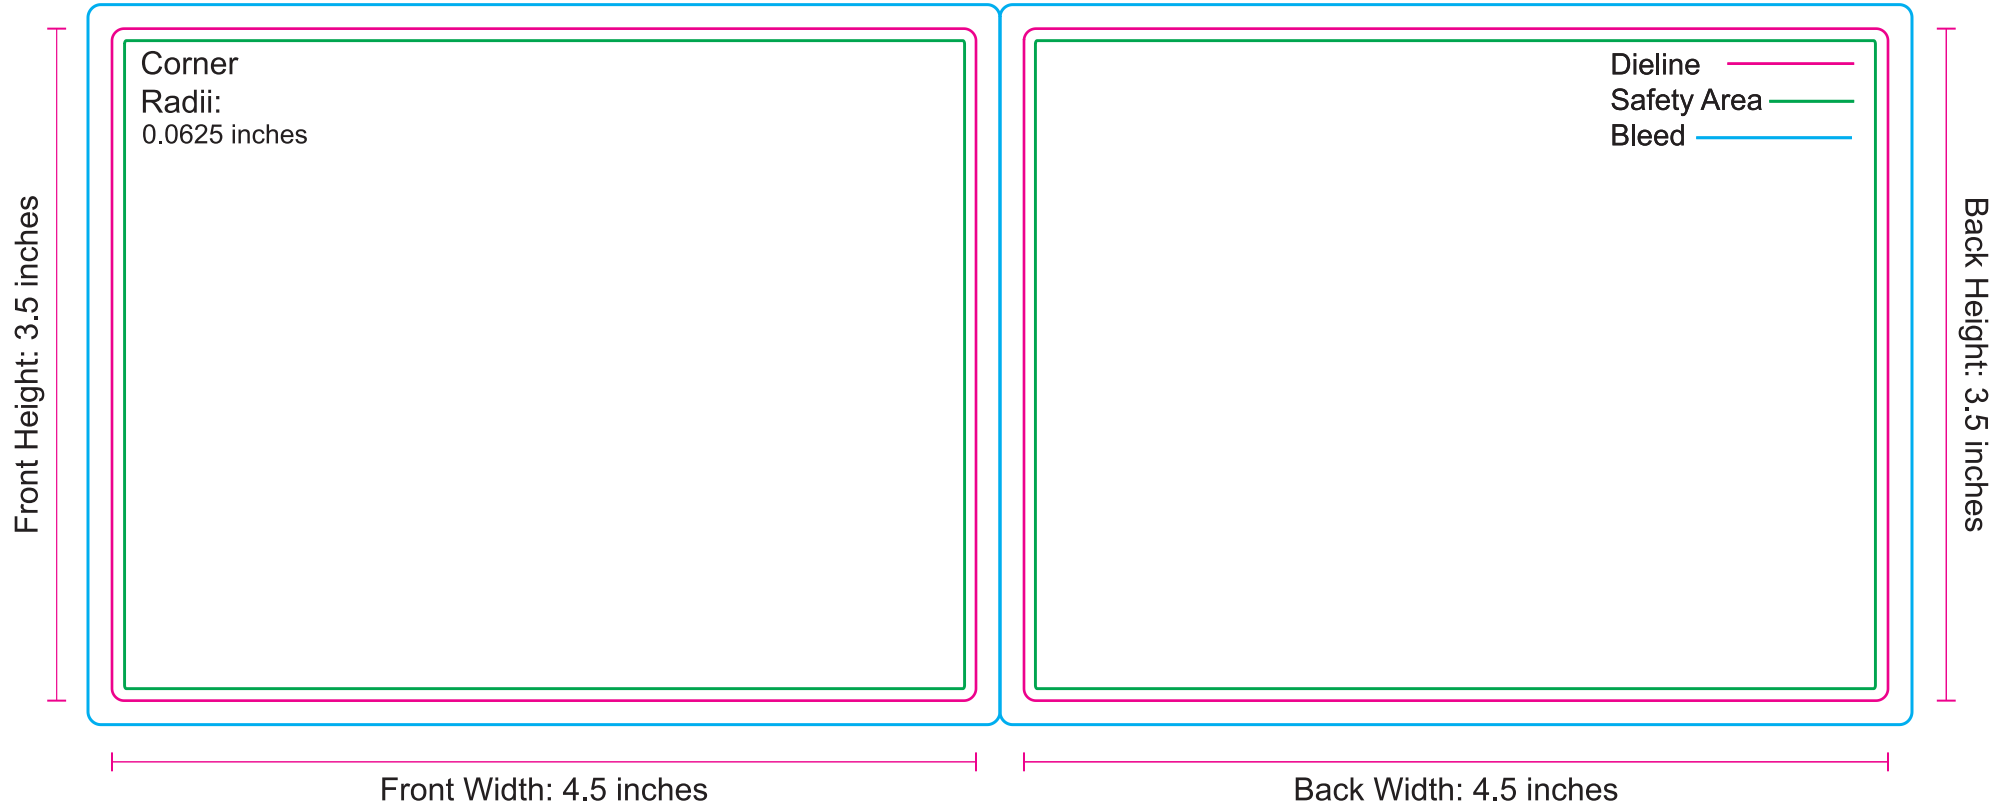

Total Label Width: 9.25 inches, Label Gap: 0.25 inches

Front Back Set 1: Front 3.5" x 4.5" / Back 3.5" x 4.5" 