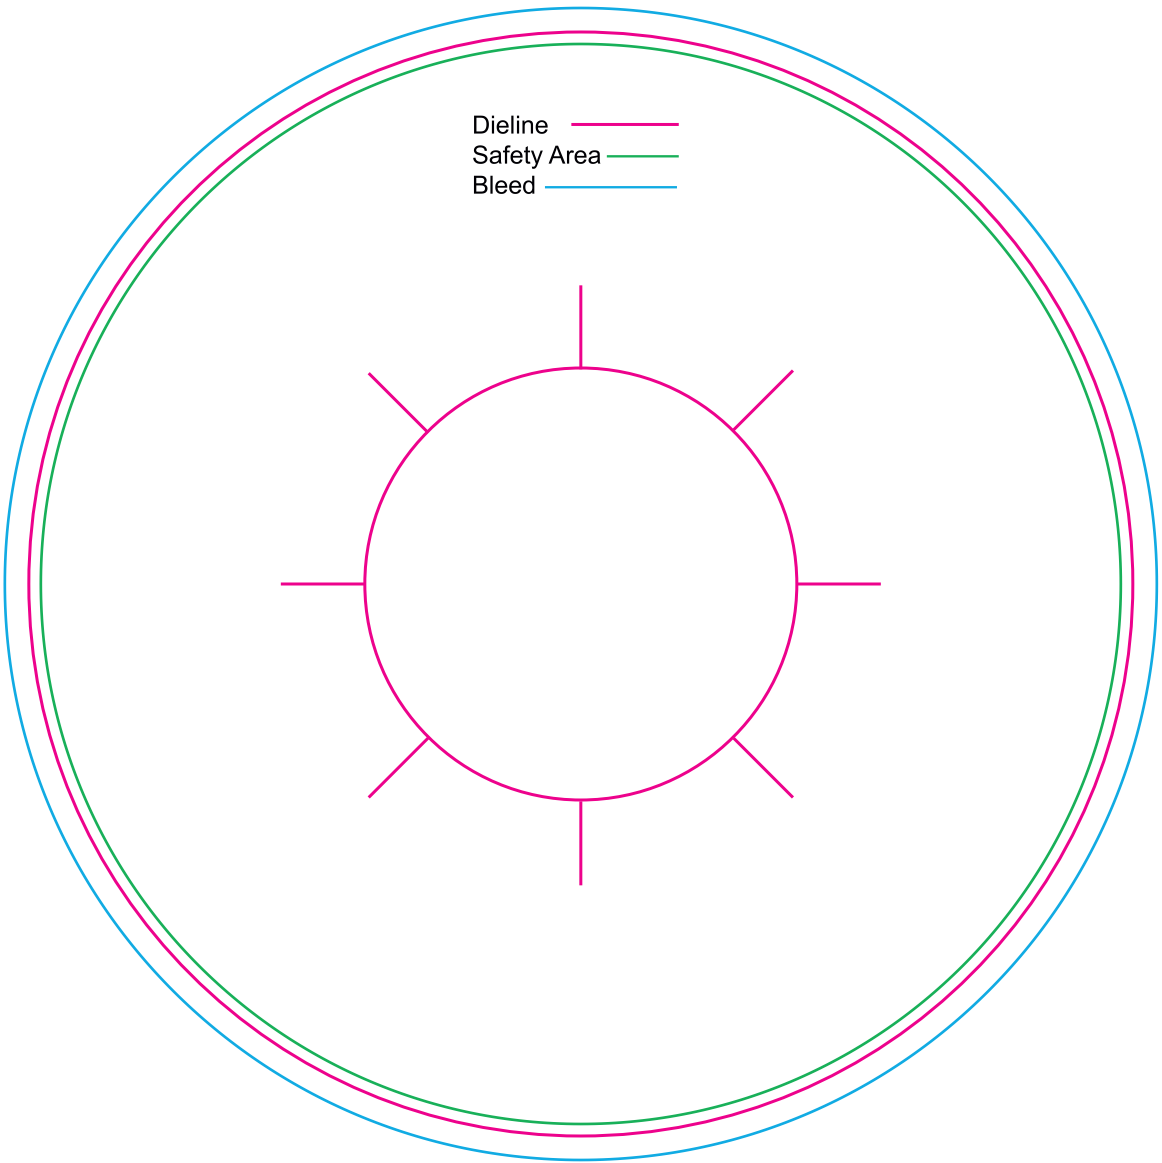

Width: 5.75 inches

Height: 5.75 inches

Dieline ———
Safety Area ———
Bleed ———

Keg Collar 5.75"