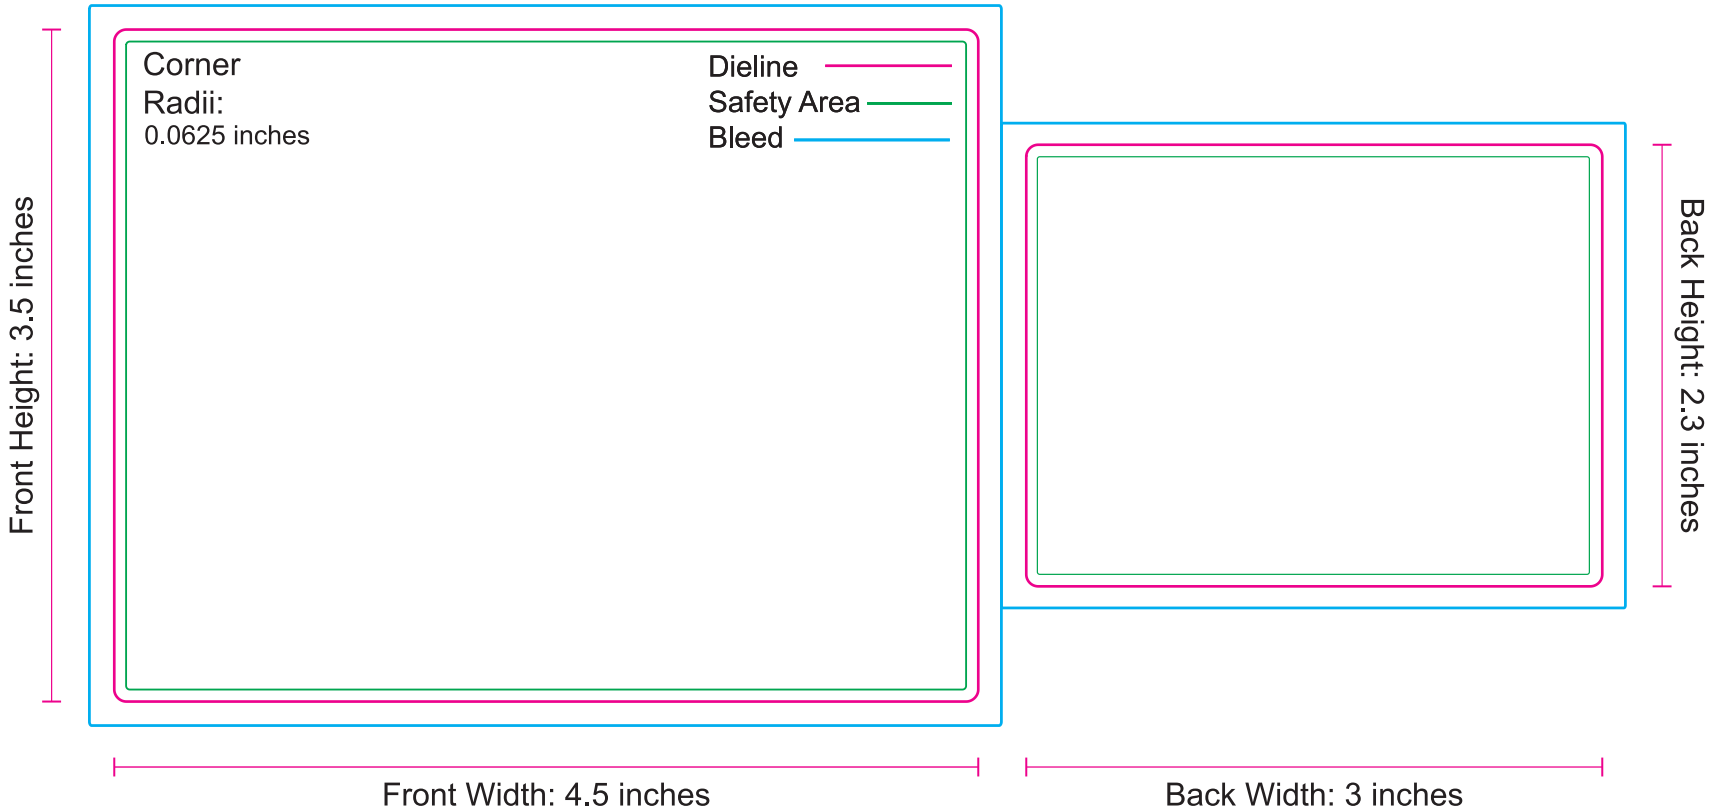

Total Label Width: 7.75 inches, Label Gap: 0.25 inches

Front Back Set 2: Front 3.5" x 4.5" / Back 2.3" x 3"